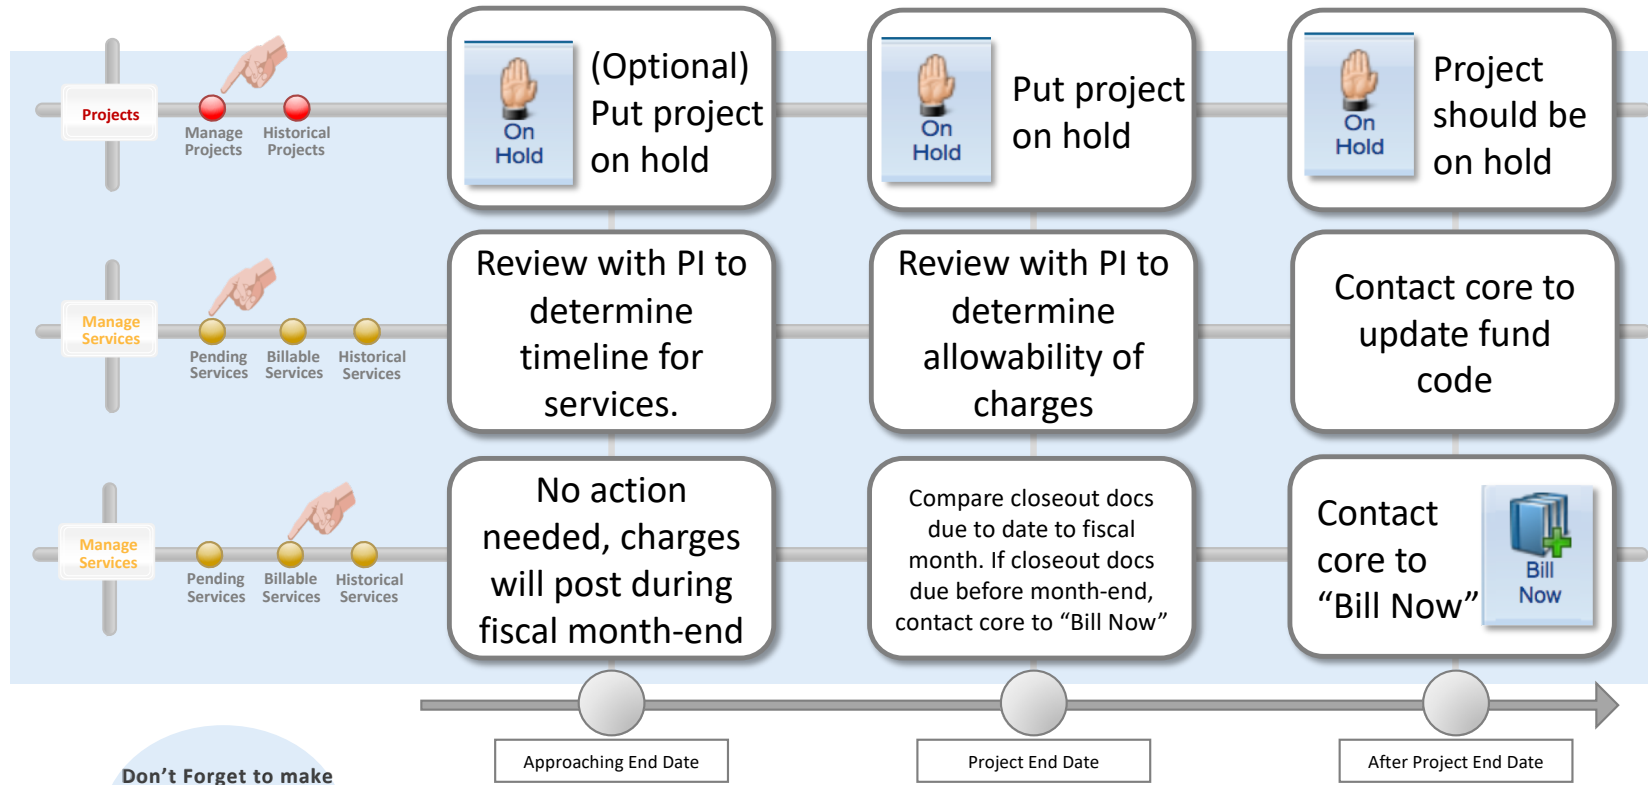

CoreResearch at Closeout

If your WBSE has charges under GL 690100, you need to use CoreResearch@Duke to manage services

Placing your WBSE on hold through CoreResearch can prevent Late Activity and supports timely closeout

Don't Forget to make

 a part of your closeout process